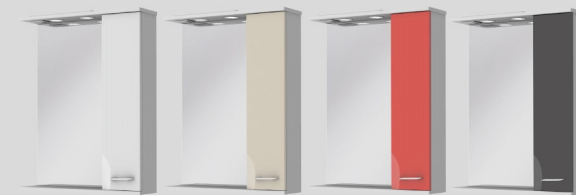

red high gloss

black high gloss

beige high gloss

white high gloss

series FRANCHESKA

articles/position

Mirror cabinet

FMC2-65 H830 W650 D175
FMC3-75 H830 W750 D175
 May be right-hand left-hand.
 Completed by light and socket switch.