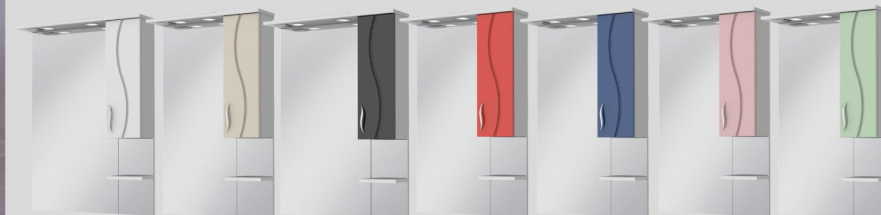

Rio4-60
H840 W600 D470
Combined with
washbasin "Vittoria"-60
Sanovit (Turkey)

color

white
high gloss

series BRIZ

articles/position

Mirror cabinet

BMC2-65

H1015 W650 D175