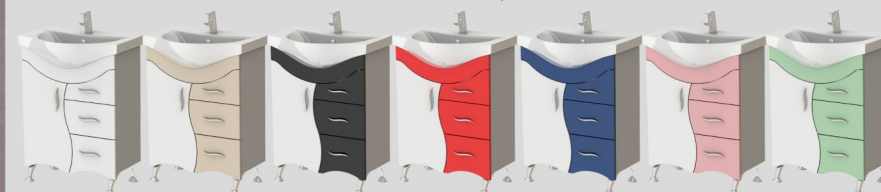

Vanity unit

B2-65

H865 W660 D475
Completed with
washbasin Vittoria-65
Savonit (Turkey)

B2-75

H865 W765 D505
Completed with
washbasin Vittoria-75
Savonit (Turkey)